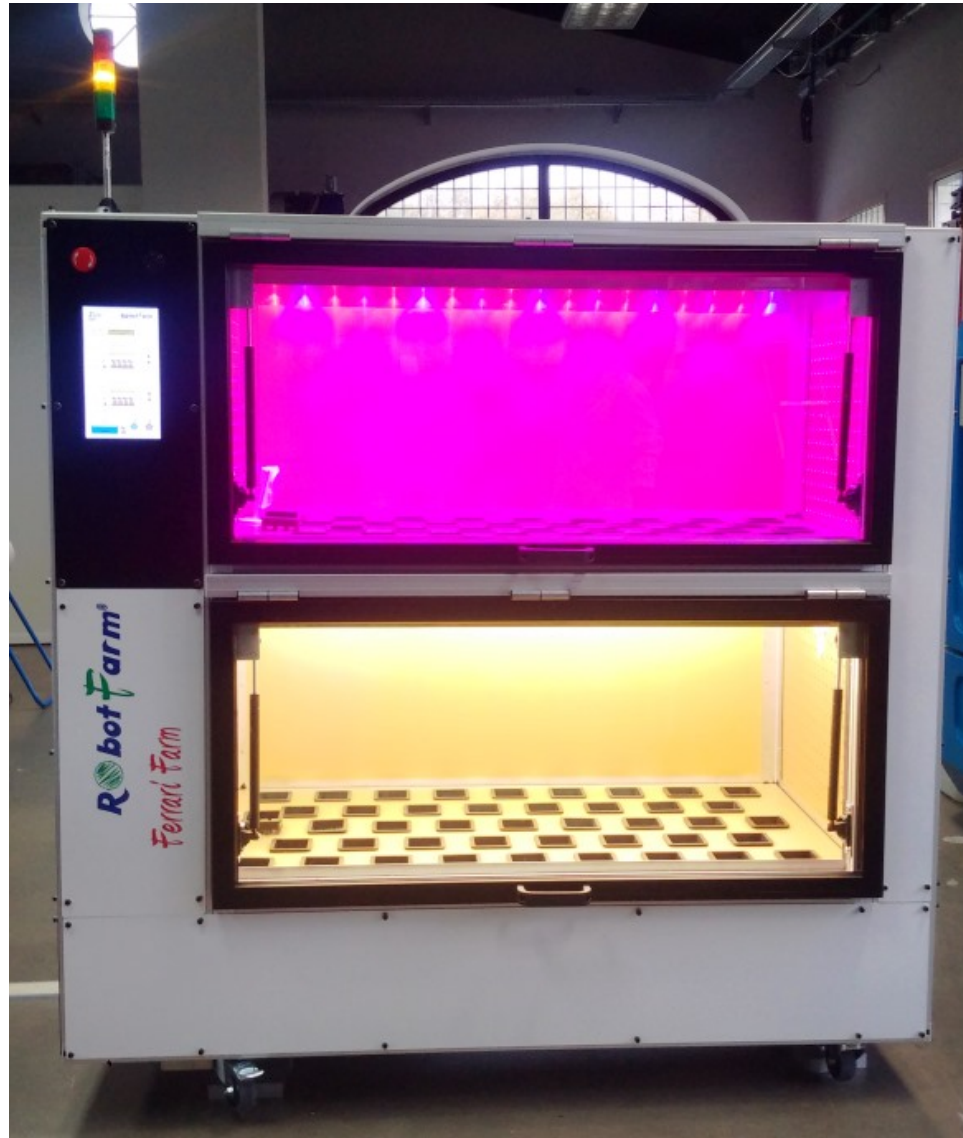

RobotFarm®